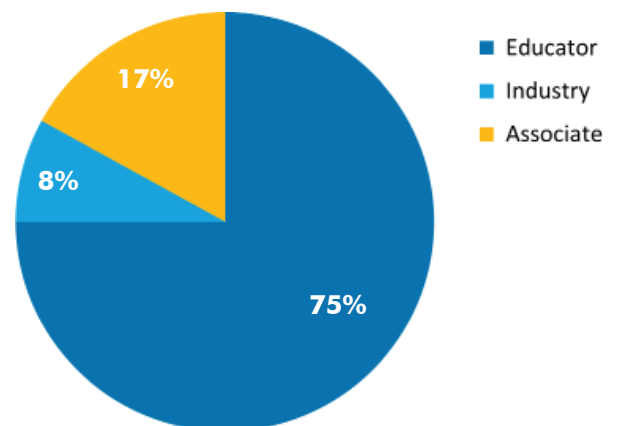

INDUSTRY MEMBER PROGRAM PARTICIPATION

The Fellowship Exam is set this year in November

28 Industry Members participated in the previous administration - 3% were successful

17% of 'Fellows of IACLE' (FIACLEs) are Industry Members

Fellowship Exam 2011: Industry Participants and Outcomes

Industry Member Participation by Global Priority Country

IACLE STUDENT TRIAL EXAM

Over 2,000 students sponsored by CooperVision for the IACLE Student Trial Exam in Asia Pacific in 2012 - 2013!!