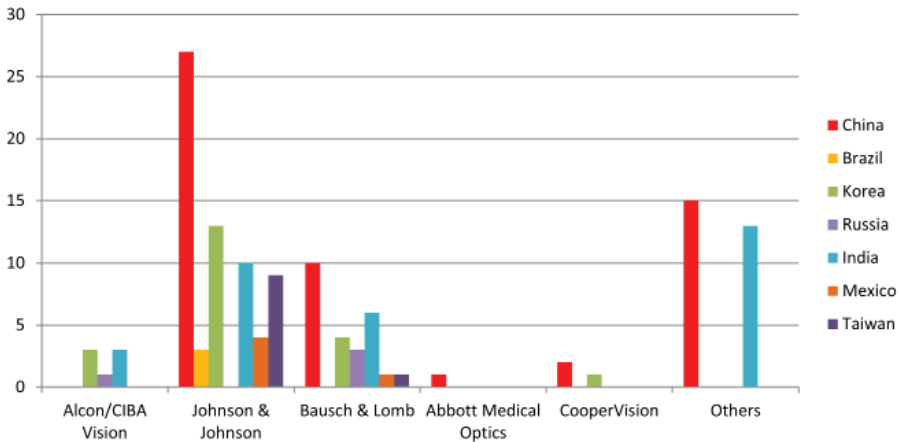

INDUSTRY MEMBERSHIP

Industry Members now amount to 24% of total membership

Total Industry Members	201
Asia Pacific	136
Americas	28
EAME	37

61% of Industry Members are from global priority countries.

Total Industry Membership in 2013

INDUSTRY MEMBER PROGRAM PARTICIPATION

The Fellowship Exam is set this year in November

28 Industry Members participated in the previous administration - 3% were successful

17% of 'Fellows of IACLE' (FIACLEs) are Industry Members