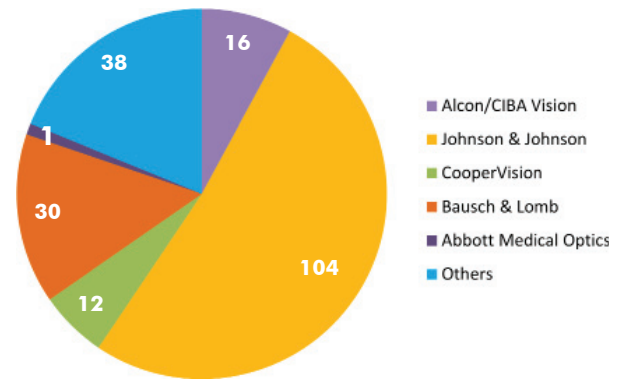

INDUSTRY MEMBERSHIP

Industry Members now amount to 24% of total membership

Total Industry Members	201
Asia Pacific	136
Americas	28
EAME	37

61% of Industry Members are from global priority countries.

Total Industry Membership in 2013

INDUSTRY MEMBER PROGRAM PARTICIPATION

The Fellowship Exam is set this year in November

28 Industry Members participated in the previous administration - 3% were successful

17% of 'Fellows of IACLE' (FIACLEs) are Industry Members